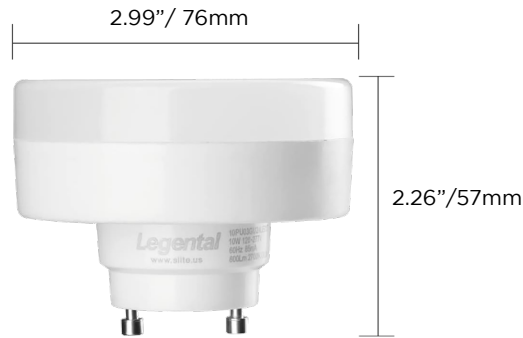

Date:	Project:	Notes:
-------	----------	--------

LED EPU Puck Lamp

ORDERING GUIDE

Example: 10W-EPU-GU-50

Wattage	Type	Base	CCT
<ul style="list-style-type: none"> 10W 10W 	<ul style="list-style-type: none"> EPU LED Puck lamp 	<ul style="list-style-type: none"> GU GU24 	<ul style="list-style-type: none"> 27 2700K 50 5000K

DIMENSIONS

Length (L)	Height (A)
2.99" / 76 mm	2.26" / 57 mm

© 2026 Legental. All rights reserved. This document is for informational purposes only. No part of this publication may be reproduced, in whole or in part, without prior written permission from Legental. While the information provided is believed to be accurate and reliable, it is subject to change without notice and does not constitute part of any contract or quotation. Legental assumes no responsibility for any consequences resulting from the use of this information and reserves the right to modify product specifications at any time without prior notice.